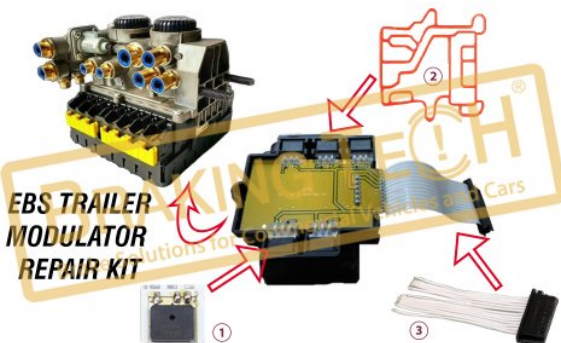

BTP5755

Description :
Brake Pressure Sensor&Repair Components for EBS E Modulators

Application :
TEBS E SERIES E Trailer Modulators WABCO Repair Kits

OEM No :
4741500011, 474 150 0011, 474 150 0011, 00 50 036 944, 00 50 036 9 44, L2912IK1115