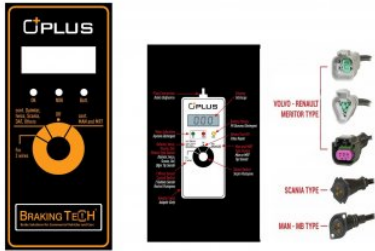

Caliper Sensor Cables

All Original Numbers, Marks and Models from
Vehicle Manufacturers Listed in this catalogue
are for comparison purposes only

www.brakingtech.com

BTA81K002-01

Description :

Potentiometer Tester Knorr Type 2

Application : :

Knorr-Bremse diagnostic unit K154433N50,also usefull for wabco maxx and meritor sensors

OEM No :

K154433N50

BTK10201

Description :

Brake Pad Control Sensor Cable

No	BT No	Information
1	BTK10201 x 1	Sensor Cable 200cm